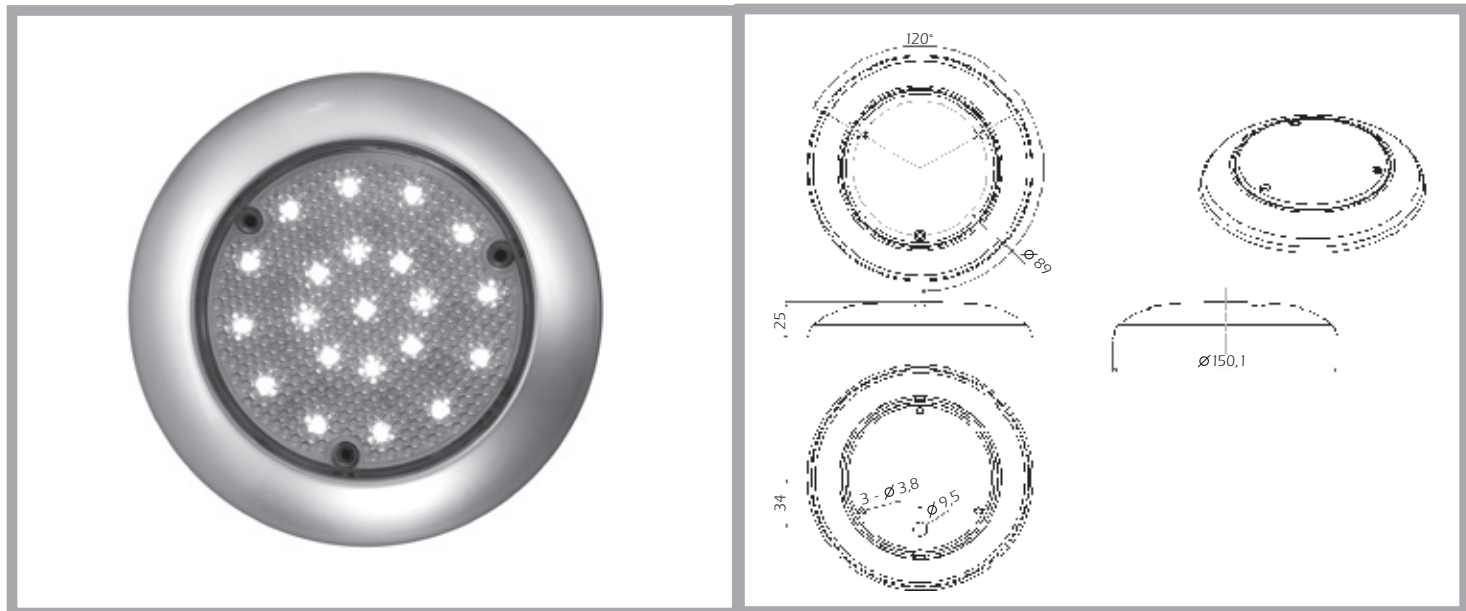

		Interior Light

LED Dome Light Waterproof sealed to IP66

TECHNICAL DETAILS

Part. Nr.	Description	Voltage	Lights	Colour	Remarks
92-7200-12V	LED Light Silver Grey 3 Wires (Without Switch)	12V	21 White 9 Blue	Silver Grey	21 White Leds 9 Blue Leds (Nightlight)
92-7300-24V	LED Light Silver Grey 3 Wires (Without Switch)	24V	21 White 9 Blue	Silver Grey	21 White Leds 9 Blue Leds (Nightlight)