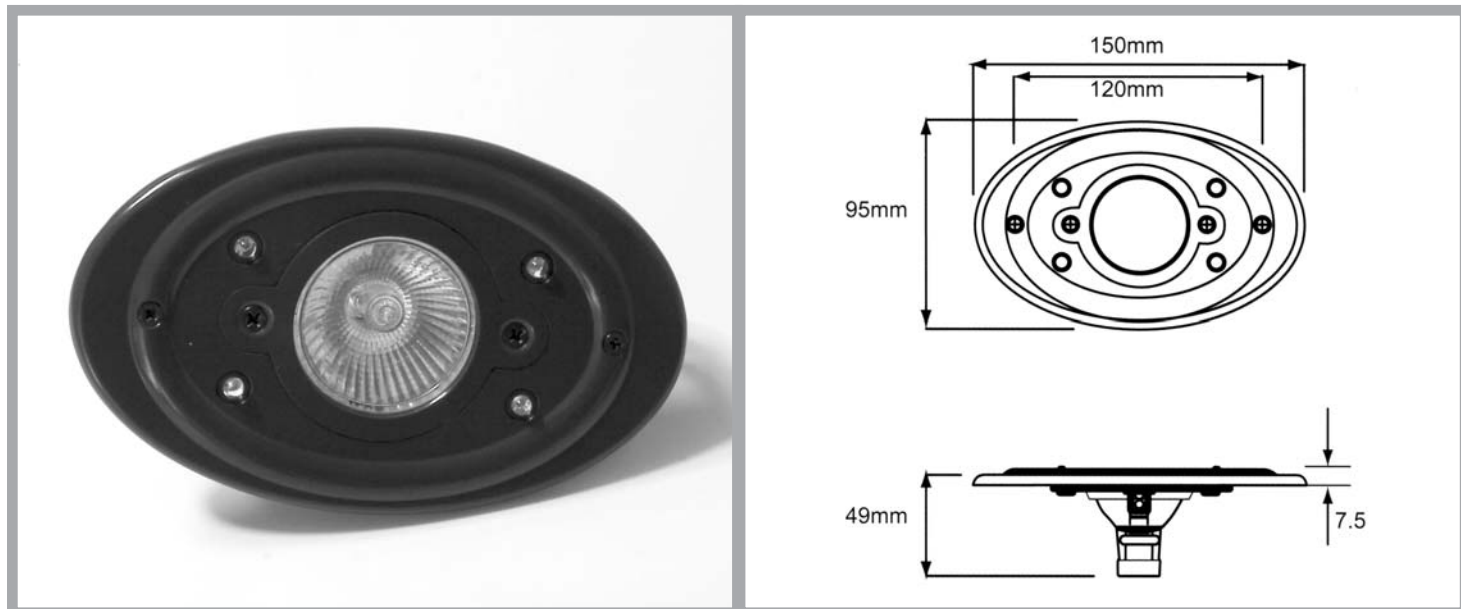

		Interior Light

Halogen Downlight with LED Nightlights

TECHNICAL DETAILS

Part. Nr.	Description	Watt	Hole Size	Colour
92-1000-12V	Halogen Downlight with 4 Blue LED Nightlights 12 Volt	20 Watt	85x58 mm	RAL 7016
92-1050-24V	Halogen Downlight with 4 Blue LED Nightlights 24 Volt	20 Watt	85x58 mm	RAL 7016

- 12v or 24v versions
- Ultra Low Profile
- Modern Design
- Four blue LED Nightlights
- Easy front access for bulb change
- Cast Aluminium construction
- Complete with fixing screws
- Optional single 1W Luxeon LED high output lamp