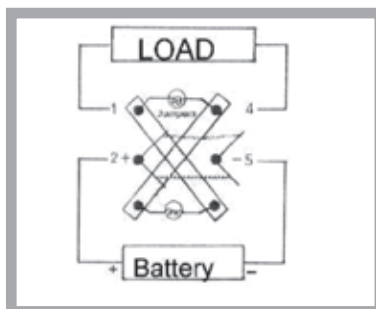

<u>Schakelaar</u>		<u>Schalter</u>	<u>Switch</u>
Part. Nr.	Description	Picture	
89-4005	3-way Switch on-off-on		
Part. Nr.	Description	Picture	
89-4006	3-way Switch on-off-on with ventilation symbols		
Part. Nr.	Description	Picture	
89-4008	3-way Switch on-off-on with ventilation symbols and Red and Amber light		