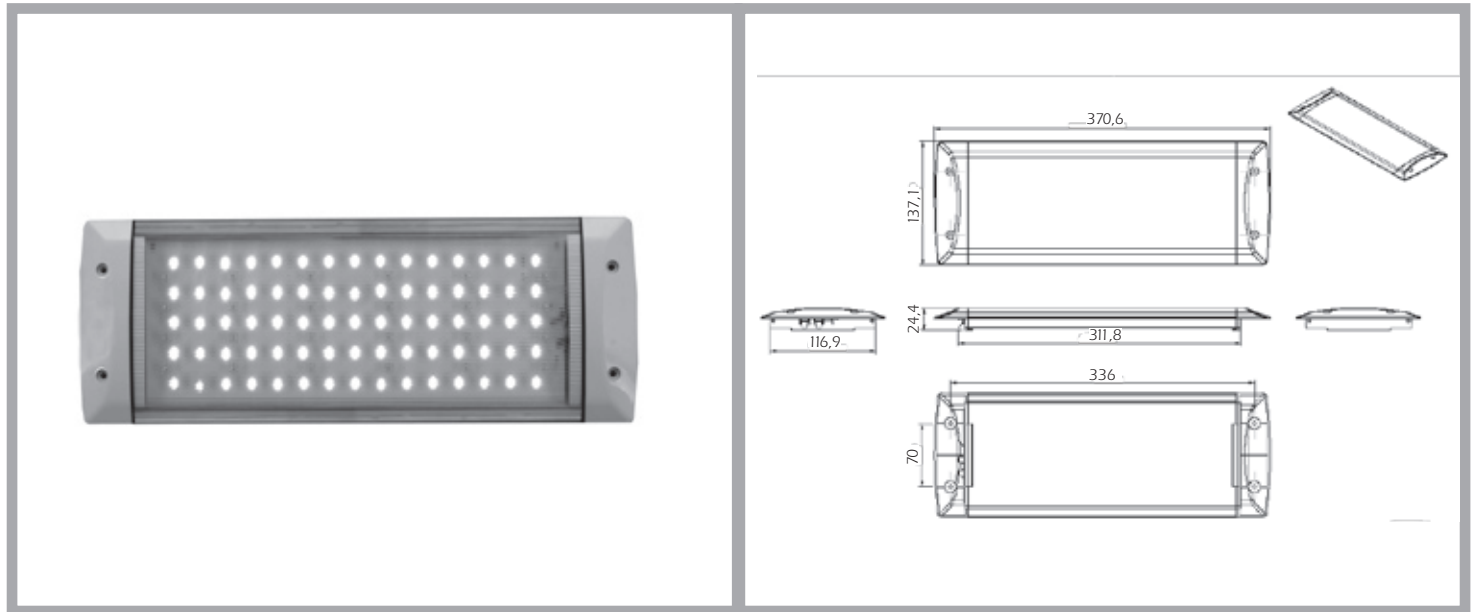

Interior Light

LED Light Build In Waterproof sealed to IP66

TECHNICAL DETAILS

Part. Nr.	Description	Voltage	Lights	Colour	Remarks
92-9000-12V	LED Build In Light White	12V	75 White 24 Blue	White	75 White Leds 24 Blue Leds (Nightlight)
92-9100-24V	LED Build In Light White	24V	75 White 24 Blue	White	75 White Leds 24 Blue Leds (Nightlight)

LED Light
LED Light Waterproof Sealed to IP66 with Super bright LED's

TECHNISCHE VERANDERINGEN VOORBEHOUDEN!

TECHNISCHE ANDERUNGEN VORBEHALTEN!

TECHNICAL CHANGES RESERVED!

G&C Systems B.V.
Kazemat 7
3905 NR VEENENDAAL
The Netherlands

Phone: +31 (0)318 576744
Fax: +31 (0)318 576733
Internet: www.gnc-systems.com
E-mail: info@gnc-systems.com