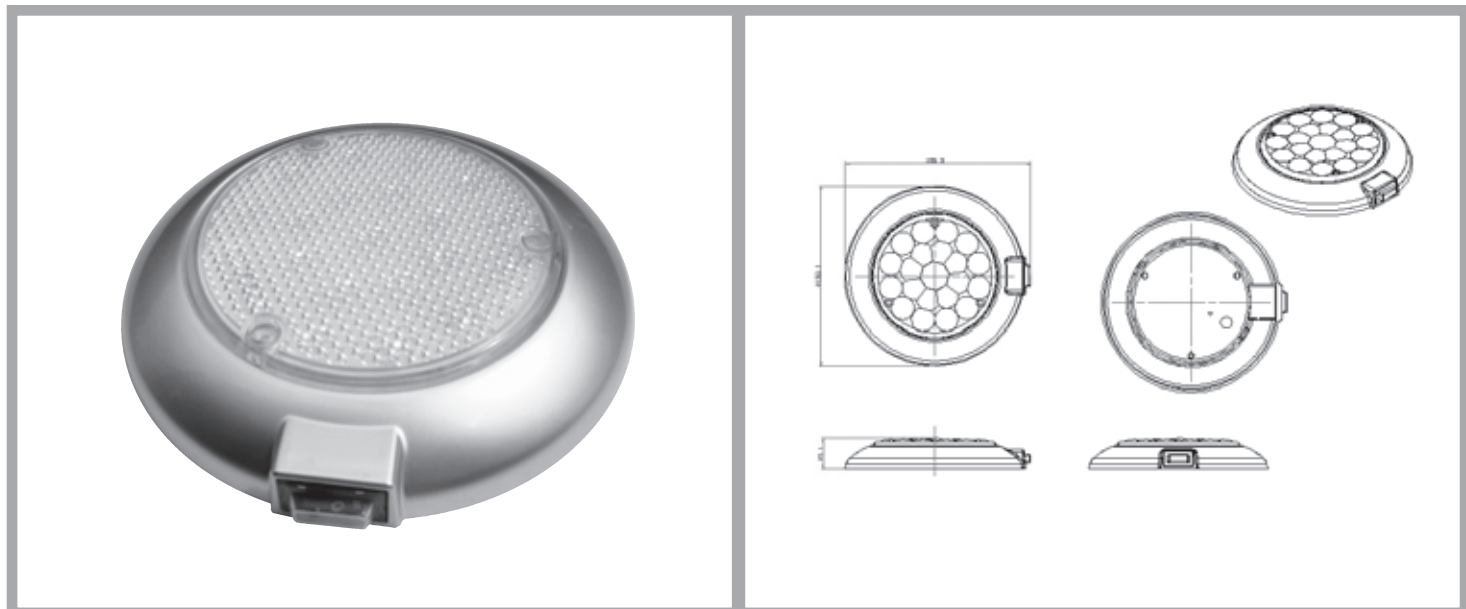

		Interior Light

LED Dome Light Waterproof sealed to IP66

TECHNICAL DETAILS

Part. Nr.	Description	Voltage	Lights	Coulour	Remarks
92-7000-12V	LED Light Silver Grey 3-Pos. Switch	12V	21 LEDS	Silver Grey	Pos.0 = off Pos.1 = 100% Pos.2 = 50%
92-7100-24V	LED Light Silver Grey 3-Pos. Switch	24V	21 LEDS	Silver Grey	Pos. 0 = off Pos.1 = 100% Pos.2 = 50%