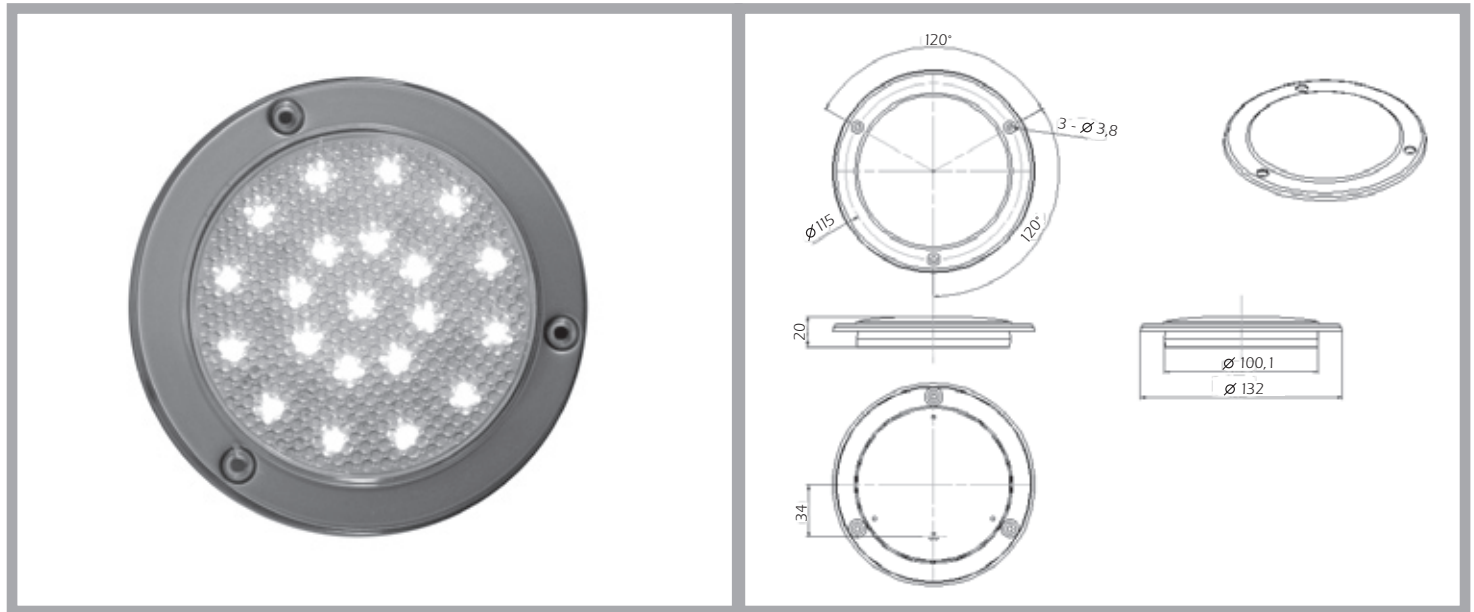

Interior Light

LED Dome Light Build In Waterproof sealed to IP66

TECHNICAL DETAILS

Part. Nr.	Description	Voltage	Lights	Colour	Remarks
92-8000-12V	LED Build In Light Silver Grey 3 Wires (Without Switch)	12V	21 White 9 Blue	Silver Grey	21 White Leds 9 Blue Leds (Nightlight)
92-8100-24V	LED Build In Light Silver Grey 3 Wires (Without Switch)	24V	21 White 9 Blue	Silver Grey	21 White Leds 9 Blue Leds (Nightlight)

TECHNISCHE VERANDERINGEN VOORBEHOUDEN!

TECHNISCHE ANDERUNGEN VORBEHALTEN!

TECHNICAL CHANGES RESERVED!

G&C Systems B.V.
Kazemat 7
3905 NR VEENENDAAL
The Netherlands

Phone: +31 (0)318 576744
Fax: +31 (0)318 576733
Internet: www.gnc-systems.com
E-mail: info@gnc-systems.com