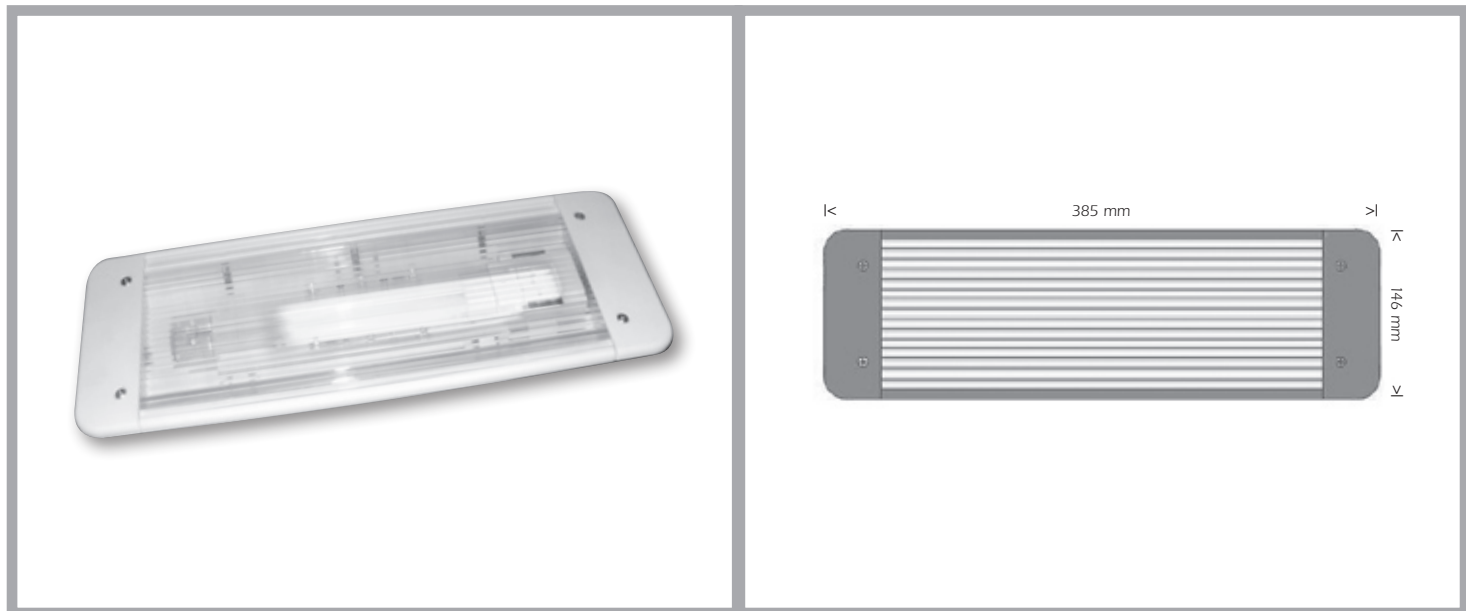

Phone: +31 (0)318 576744
Fax: +31 (0)318 576733
Internet: www.gnc-systems.com
E-mail: info@gnc-systems.com

		Interior Light

Interior Light

TECHNICAL DETAILS

Part. Nr.	Description	Voltage	Watt	Light	Cut Out Dimensions	Depth
92-9500-12V-NL	Build in PL Light with Blue LED Nightlight	12V	11	1 x PL 11 Watt / 3 Blue LED Nightlights	320 x 118 mm	28 mm
92-9600-24V-NL	Build in PL Light with Blue LED Nightlight	24V	11	1 x PL 11 Watt / 3 Blue LED Nightlights	320 x 118 mm	28 mm