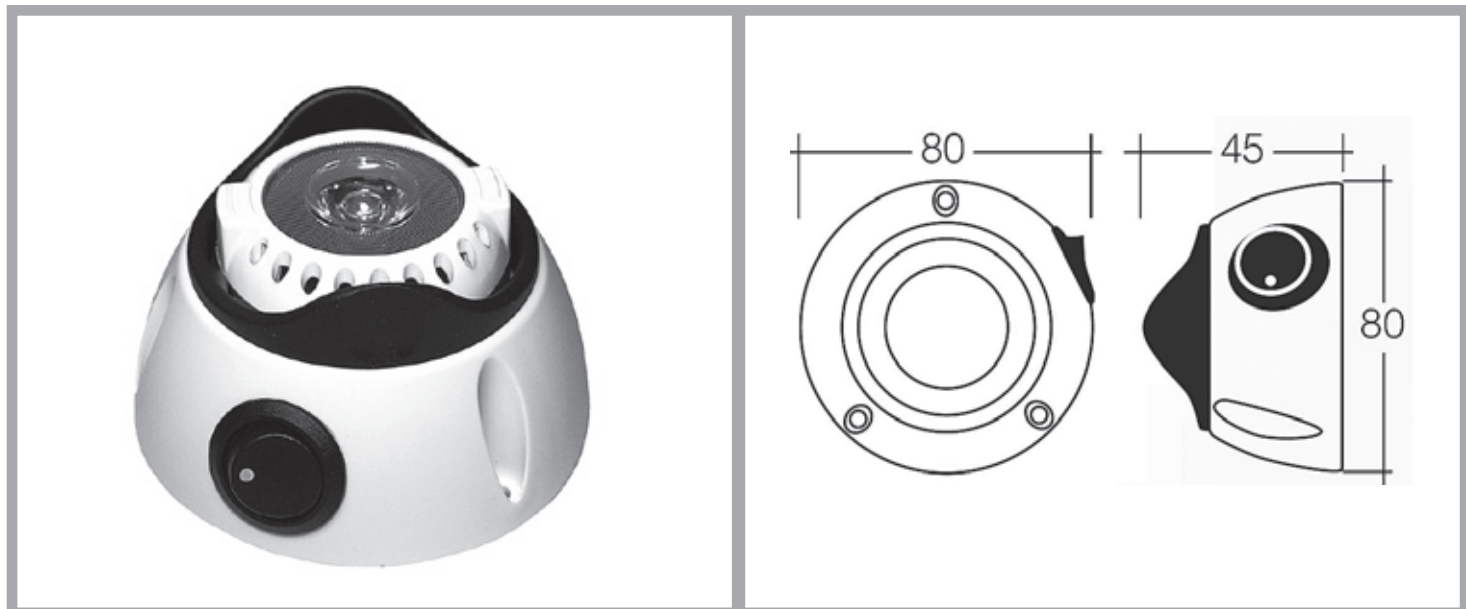

		Interior Light

Interior Light

TECHNICAL DETAILS

Part. Nr.	Description	Voltage	Lights	Coulour	Remarks
92-4500	LED Light White rotating with Switch	12V/24V	1 Watt Power LED	White	1300 LUX -50cm 350 LUX -100cm 150 LUX - 150cm
92-4600	LED Light Satin Grey rotating with Switch	12V/24V	1 Watt Power LED	Satin Grey	1300 LUX -50cm 350 LUX -100cm 150 LUX - 150cm