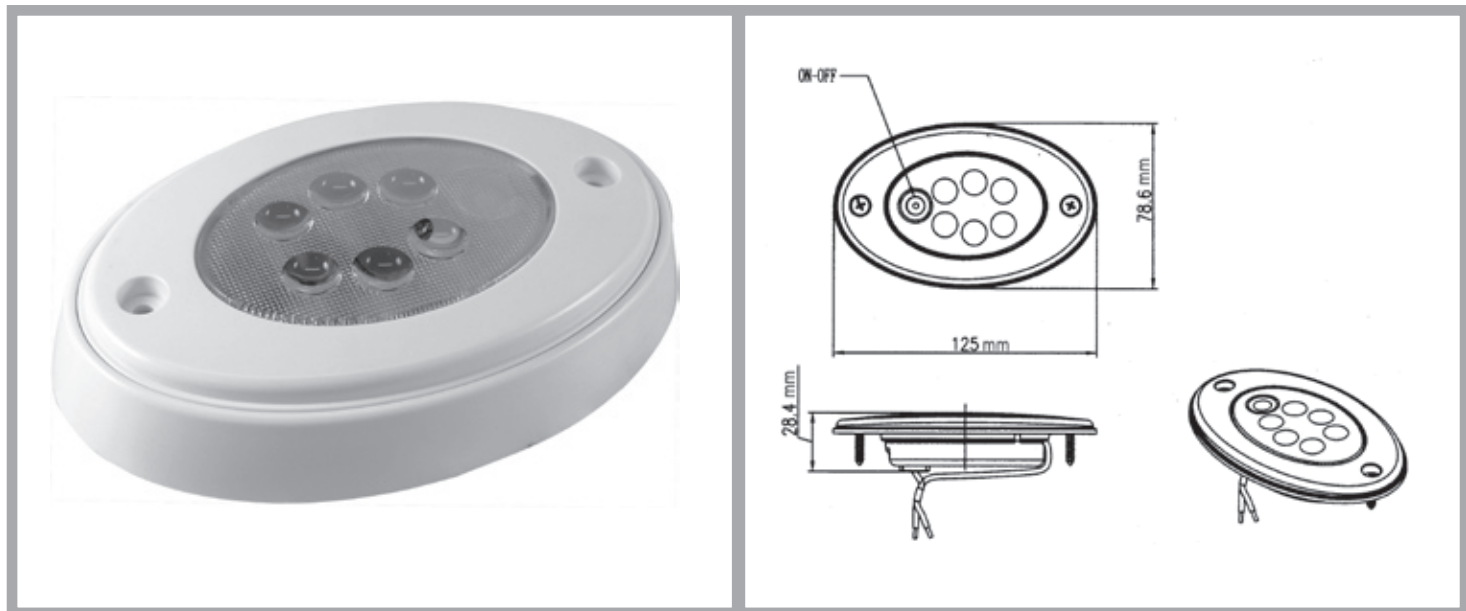

		Interior Light

Interior Light

TECHNICAL DETAILS

Part. Nr.	Description	Voltage	Lights	Consumption	Temp. Range
92-4000	LED light White	12V/24V	4 LEDS	0,06 - 0,03 Amp	-20 °C / +60 °C
92-4010	LED light Black	12V/24V	4 LEDS	0,06 - 0,03 Amp	-20 °C / +60 °C
92-4020	LED light Silver	12V/24V	4 LEDS	0,06 - 0,03 Amp	-20 °C / +60 °C
92-4030	LED light Gold	12V/24V	4 LEDS	0,06 - 0,03 Amp	-20 °C / +60 °C
92-4050	LED light White with set of all colour rings	12V/24V	4 LEDS	0,06 - 0,03 Amp	-20 °C / +60 °C

TECHNISCHE VERANDERINGEN VOORBEHOUDEN!

TECHNISCHE ANDERUNGEN VORBEHALTEN!

TECHNICAL CHANGES RESERVED!

		Interior Light

Interior Light

TECHNICAL DETAILS

Part. Nr.	Description	Voltage	Lights	Consumption	Temp. Range
92-5000	LED light White with Switch on Light	12V/24V	6 LEDS	0,11 - 0,06 Amp	-20 °C / +60 °C
92-5010	LED light Satin with Switch on Light	12V/24V	6 LEDS	0,11 - 0,06 Amp	-20 °C / +60 °C

		Interior Light

LED Dome Light Waterproof sealed to IP66

TECHNICAL DETAILS

Part. Nr.	Description	Voltage	Lights	Coulour	Remarks
92-7000-12V	LED Light Silver Grey 3-Pos. Switch	12V	21 LEDS	Silver Grey	Pos.0 = off Pos.1 = 100% Pos.2 = 50%
92-7100-24V	LED Light Silver Grey 3-Pos. Switch	24V	21 LEDS	Silver Grey	Pos. 0 = off Pos.1 = 100% Pos.2 = 50%