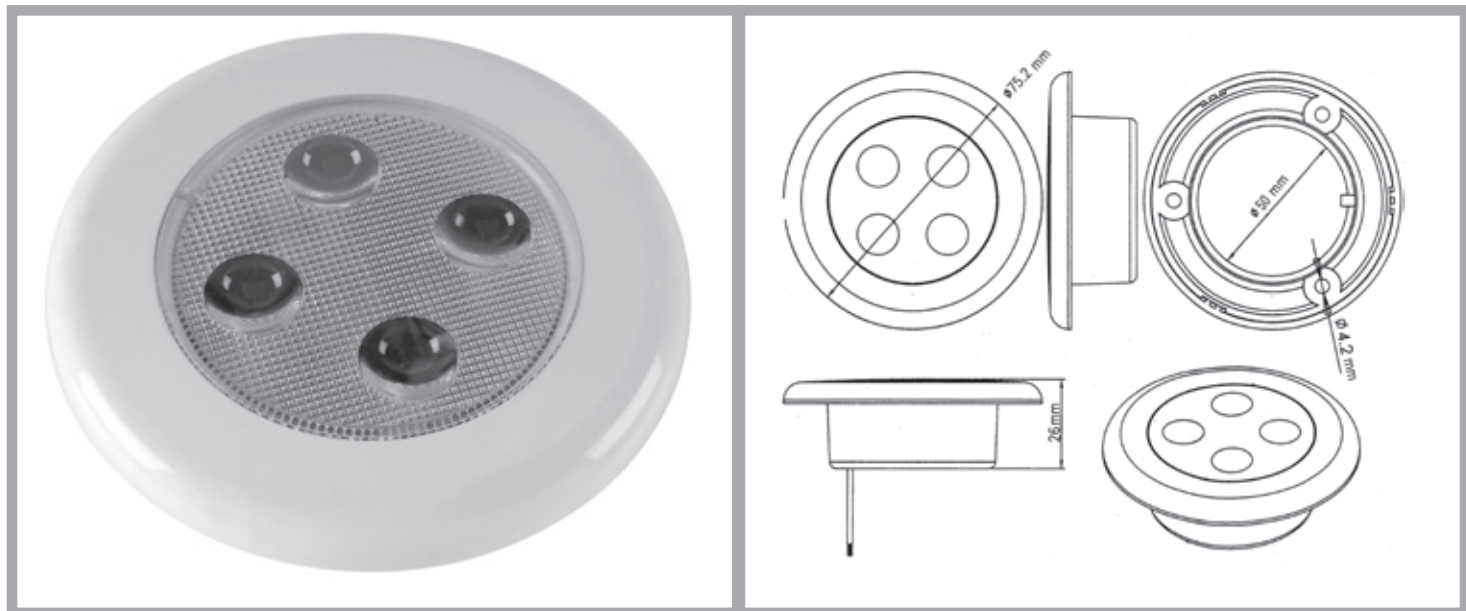

		Interior Light

Interior Light

TECHNICAL DETAILS

Part. Nr.	Description	Voltage	Lights	Consumption	Temp. Range
92-4000	LED light White	12V/24V	4 LEDS	0,06 - 0,03 Amp	-20 °C / +60 °C
92-4010	LED light Black	12V/24V	4 LEDS	0,06 - 0,03 Amp	-20 °C / +60 °C
92-4020	LED light Silver	12V/24V	4 LEDS	0,06 - 0,03 Amp	-20 °C / +60 °C
92-4030	LED light Gold	12V/24V	4 LEDS	0,06 - 0,03 Amp	-20 °C / +60 °C
92-4050	LED light White with set of all colour rings	12V/24V	4 LEDS	0,06 - 0,03 Amp	-20 °C / +60 °C

TECHNISCHE VERANDERINGEN VOORBEHOUDEN!

TECHNISCHE ANDERUNGEN VORBEHALTEN!

TECHNICAL CHANGES RESERVED!

		Interior Light

Interior Light

TECHNICAL DETAILS

Part. Nr.	Description	Voltage	Lights	Consumption	Temp. Range
92-5000	LED light White with Switch on Light	12V/24V	6 LEDS	0,11 - 0,06 Amp	-20 °C / +60 °C
92-5010	LED light Satin with Switch on Light	12V/24V	6 LEDS	0,11 - 0,06 Amp	-20 °C / +60 °C

		Interior Light

LED Dome Light Waterproof sealed to IP66

TECHNICAL DETAILS

Part. Nr.	Description	Voltage	Lights	Coulour	Remarks
92-7000-12V	LED Light Silver Grey 3-Pos. Switch	12V	21 LEDS	Silver Grey	Pos.0 = off Pos.1 = 100% Pos.2 = 50%
92-7100-24V	LED Light Silver Grey 3-Pos. Switch	24V	21 LEDS	Silver Grey	Pos. 0 = off Pos.1 = 100% Pos.2 = 50%