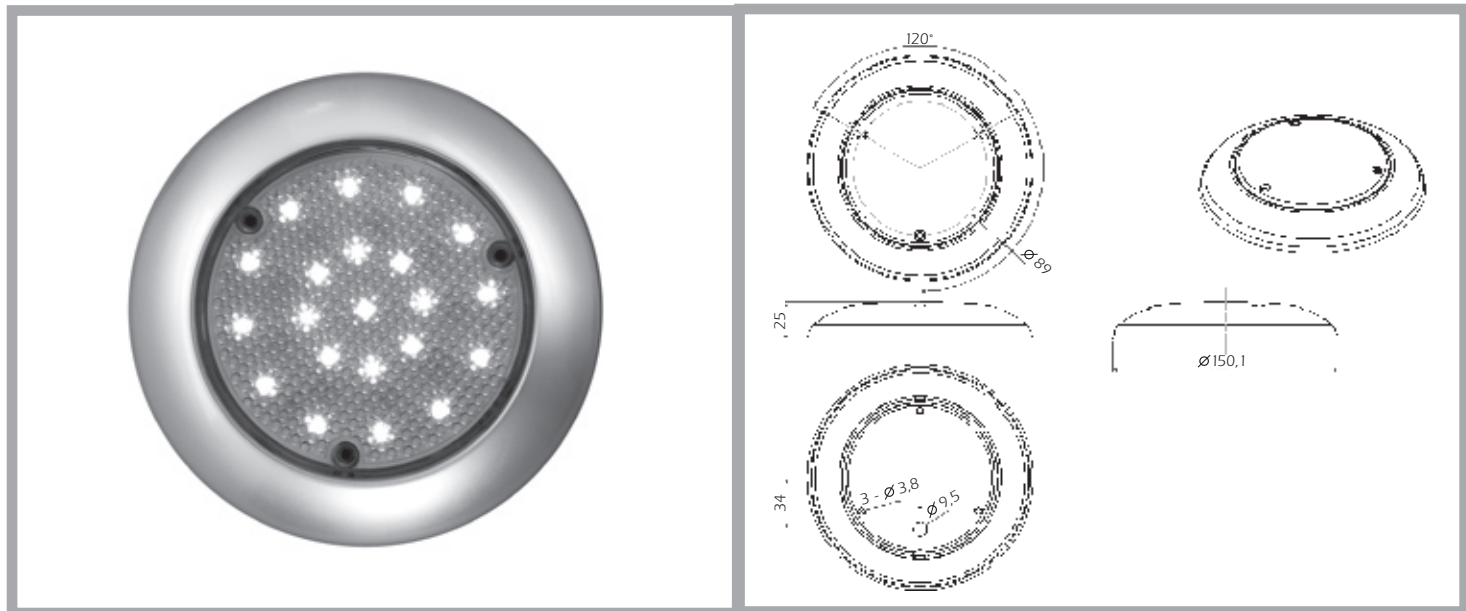

Interior Light

LED Dome Light Waterproof sealed to IP66

TECHNICAL DETAILS

Part. Nr.	Description	Voltage	Lights	Colour	Remarks
92-7200-12V	LED Light Silver Grey 3 Wires (Without Switch)	12V	21 White 9 Blue	Silver Grey	21 White Leds 9 Blue Leds (Nightlight)
92-7300-24V	LED Light Silver Grey 3 Wires (Without Switch)	24V	21 White 9 Blue	Silver Grey	21 White Leds 9 Blue Leds (Nightlight)

TECHNISCHE VERANDERINGEN VOORBEHOUDEN!

TECHNISCHE ANDERUNGEN VORBEHALTEN!

TECHNICAL CHANGES RESERVED!

G&C Systems B.V.
Kazemat 7
3905 NR VEENENDAAL
The Netherlands

Phone: +31 (0)318 576744
Fax: +31 (0)318 576733
Internet: www.gnc-systems.com
E-mail: info@gnc-systems.com