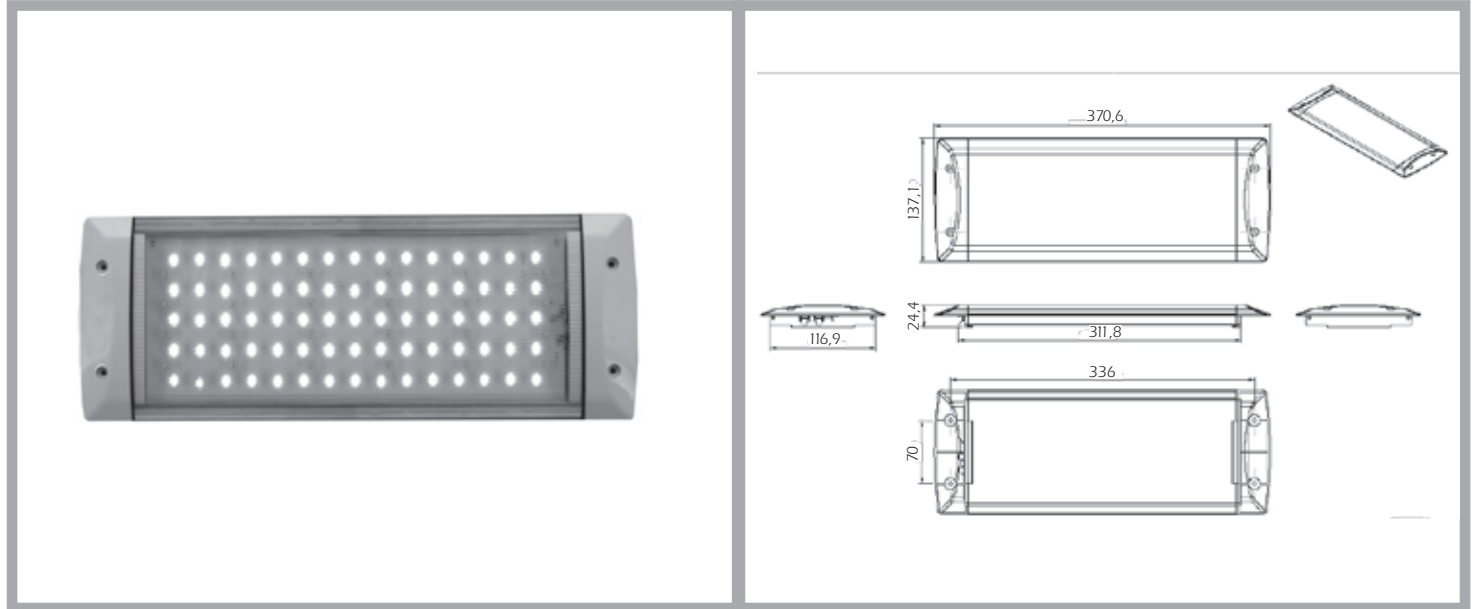

Interior Light

LED Light Build In Waterproof sealed to IP66

TECHNICAL DETAILS

Part. Nr.	Description	Voltage	Lights	Colour	Remarks
92-9000-12V	LED Build In Light White	12V	75 White 24 Blue	White	75 White Leds 24 Blue Leds (Nightlight)
92-9100-24V	LED Build In Light White	24V	75 White 24 Blue	White	75 White Leds 24 Blue Leds (Nightlight)

LED Light
LED Light Waterproof Sealed to IP66 with Super bright LED's

TECHNISCHE VERANDERINGEN VOORBEHOUDEN!

TECHNISCHE ANDERUNGEN VORBEHALTEN!

TECHNICAL CHANGES RESERVED!

G&C Systems B.V.
Kazemat 7
3905 NR VEENENDAAL
The Netherlands

Phone: +31 (0)318 576744
Fax: +31 (0)318 576733
Internet: www.gnc-systems.com
E-mail: info@gnc-systems.com