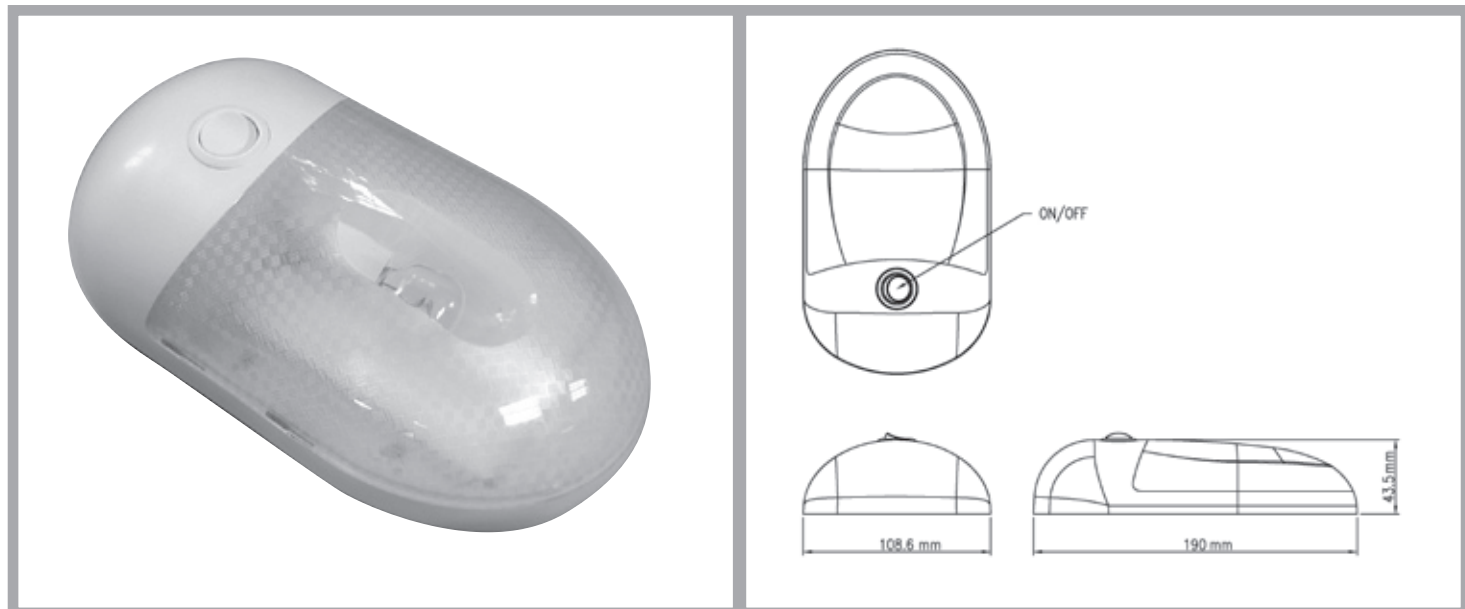

Interior Light

Interior Light

TECHNICAL DETAILS

Part. Nr.	Description	Voltage	Watt	Consumption	Temp. Range
92-2000	Interior Light with Switch	12	16	1,4 Amp	-25 °C / +60 °C

TECHNISCHE VERANDERINGEN VOORBEHOUDEN!

TECHNISCHE ANDERUNGEN VORBEHALTEN!

TECHNICAL CHANGES RESERVED!