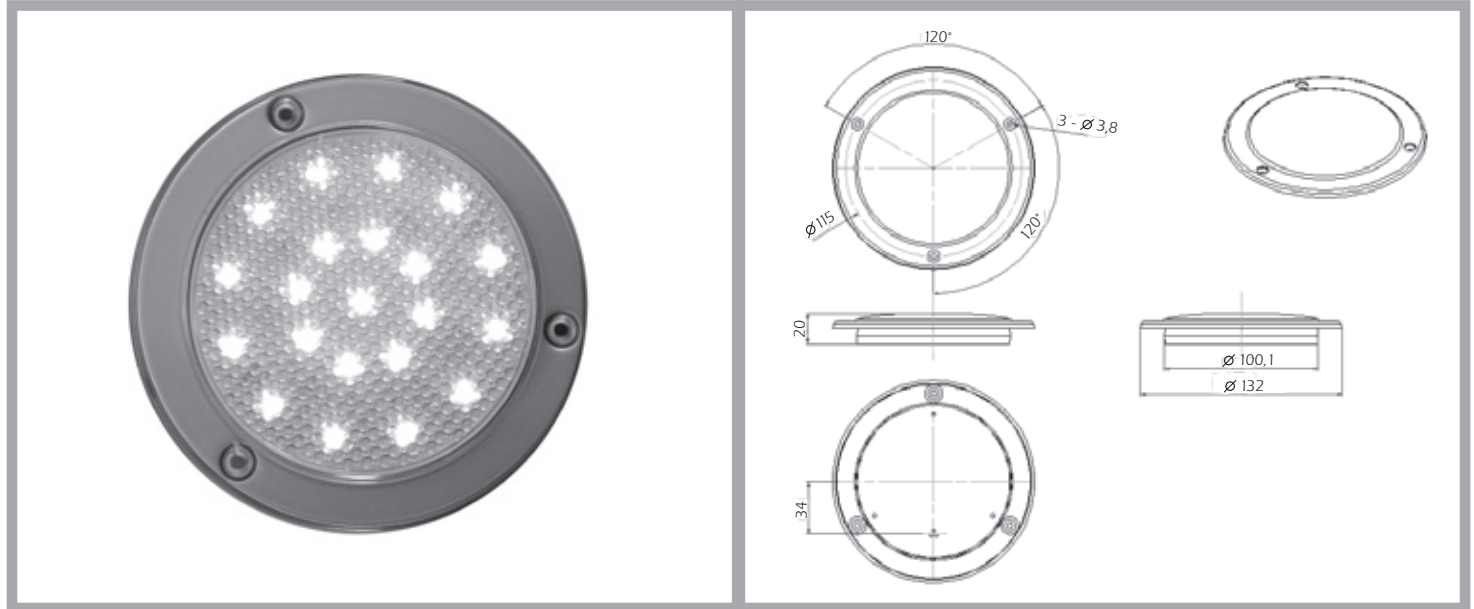

Interior Light

LED Dome Light Build In Waterproof sealed to IP66

TECHNICAL DETAILS

Part. Nr.	Description	Voltage	Lights	Colour	Remarks
92-8000-12V	LED Build In Light Silver Grey 3 Wires (Without Switch)	12V	21 White 9 Blue	Silver Grey	21 White Leds 9 Blue Leds (Nightlight)
92-8100-24V	LED Build In Light Silver Grey 3 Wires (Without Switch)	24V	21 White 9 Blue	Silver Grey	21 White Leds 9 Blue Leds (Nightlight)

TECHNISCHE VERANDERINGEN VOORBEHOUDEN!

TECHNISCHE ANDERUNGEN VORBEHALTEN!

TECHNICAL CHANGES RESERVED!

G&C Systems B.V.
Kazemat 7
3905 NR VEENENDAAL
The Netherlands

Phone: +31 (0)318 576744
Fax: +31 (0)318 576733
Internet: www.gnc-systems.com
E-mail: info@gnc-systems.com