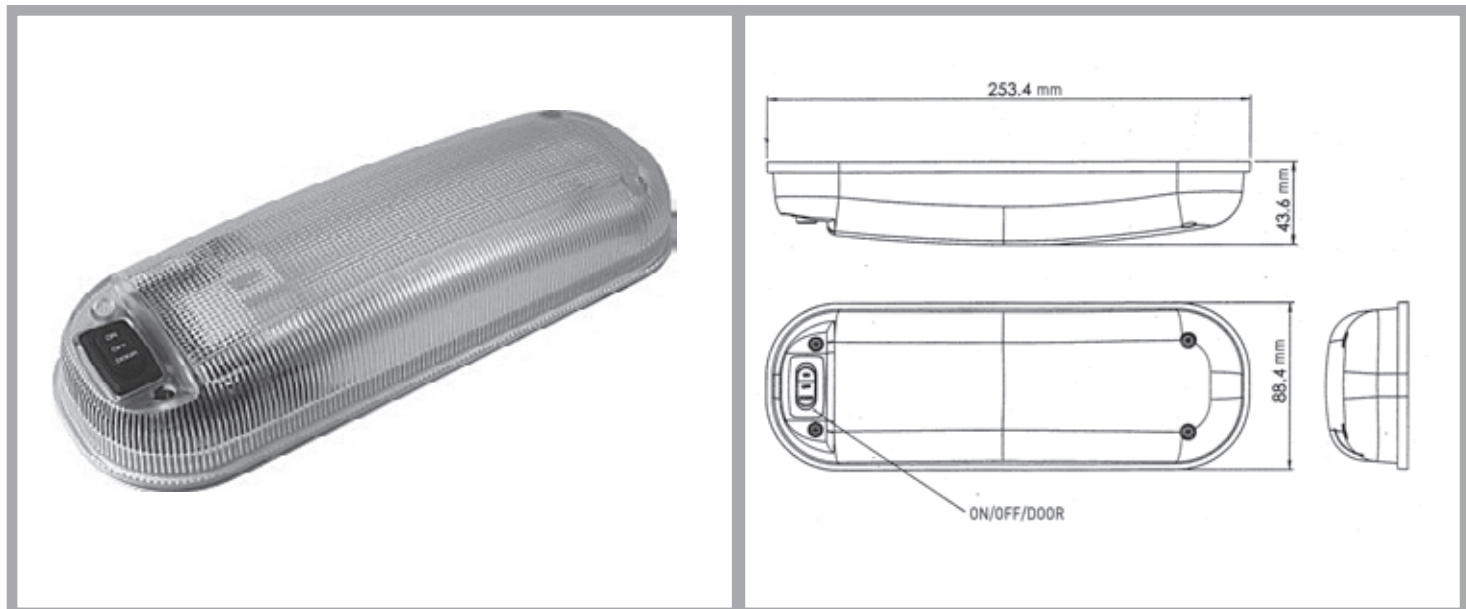

Interior Light

Interior Light

TECHNICAL DETAILS

Part. Nr.	Description	Voltage	Watt	Consumption	Light	Temp. Range
92-PLS13-12V	Interior Light with Switch	12	13	1 Amp	13 Watt PL Tube	-25 °C / +60 °C
92-PLS13-24V	Interior Light with Switch	24	13	1 Amp	13 Watt PL Tube	-25 °C / +60 °C

TECHNISCHE VERANDERINGEN VOORBEHOUDEN!

TECHNISCHE ANDERUNGEN VORBEHALTEN!

TECHNICAL CHANGES RESERVED!