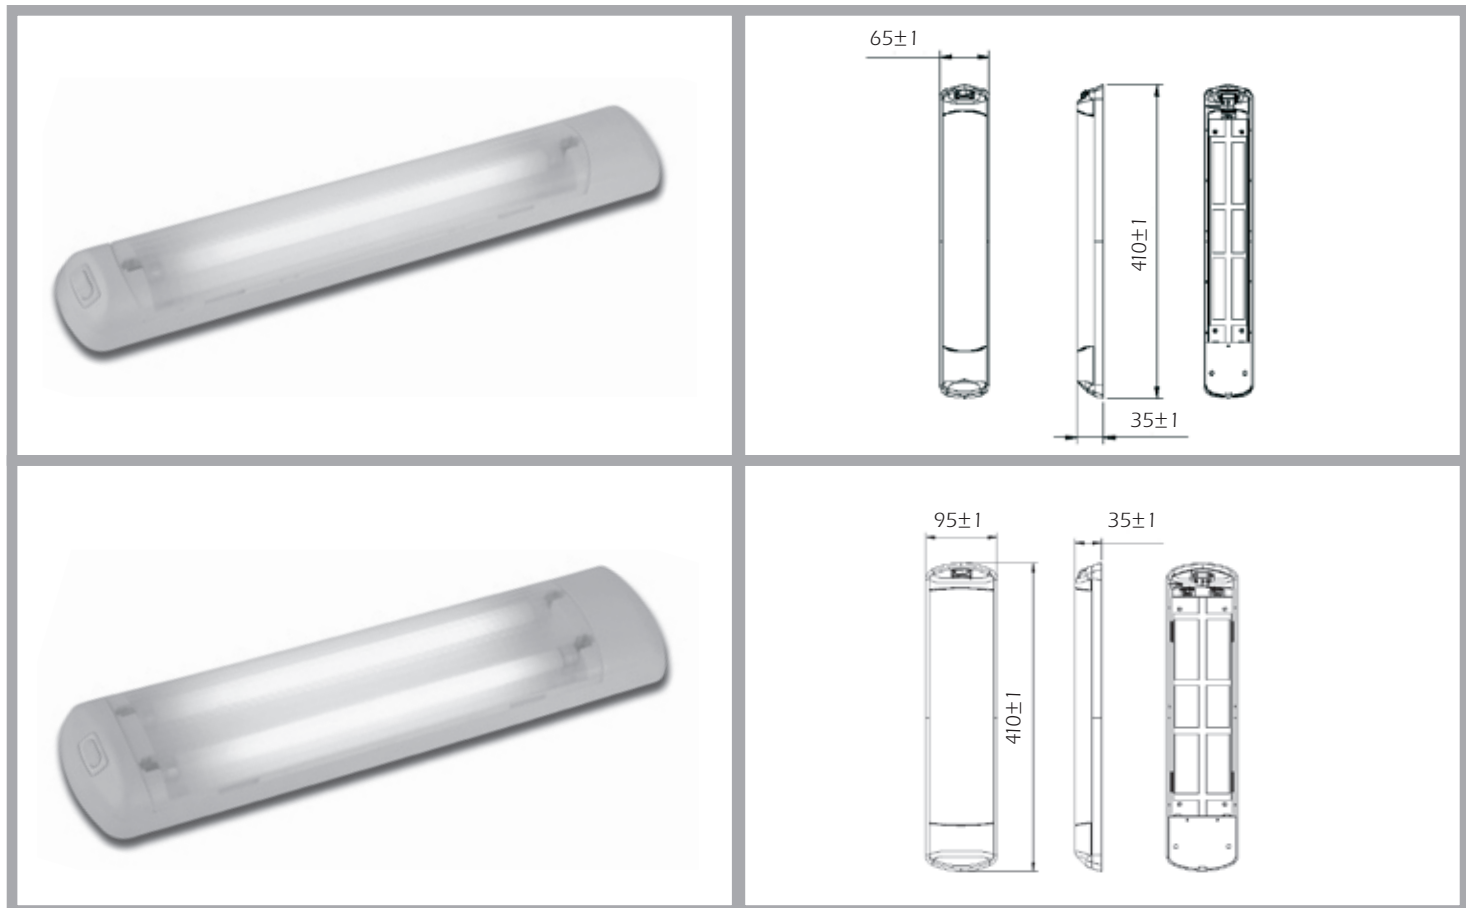

Interior Light

Interior Light

TECHNICAL DETAILS

Part. Nr.	Description	Voltage	Watt	Light	Temp. Range
92-3010	Interior Light with Switch	12V	8	1 x T5 8 Watt	0 °C / +60 °C
92-3060	Interior Light with Switch	24V	8	1 x T5 8 Watt	0 °C / +60 °C
92-3110	Interior Light with Switch	12V	2 x 8	2 x T5 8 Watt	0 °C / +60 °C
92-3160	Interior Light with Switch	24V	2 x 8	2 x T5 8 Watt	0 °C / +60 °C

TECHNISCHE VERANDERINGEN VOORBEHOUDEN!

TECHNISCHE ANDERUNGEN VORBEHALTEN!

TECHNICAL CHANGES RESERVED!

G&C Systems B.V.
Kazemat 7
3905 NR VEENENDAAL
The Netherlands

Phone: +31 (0)318 576744
Fax: +31 (0)318 576733
Internet: www.gnc-systems.com
E-mail: info@gnc-systems.com