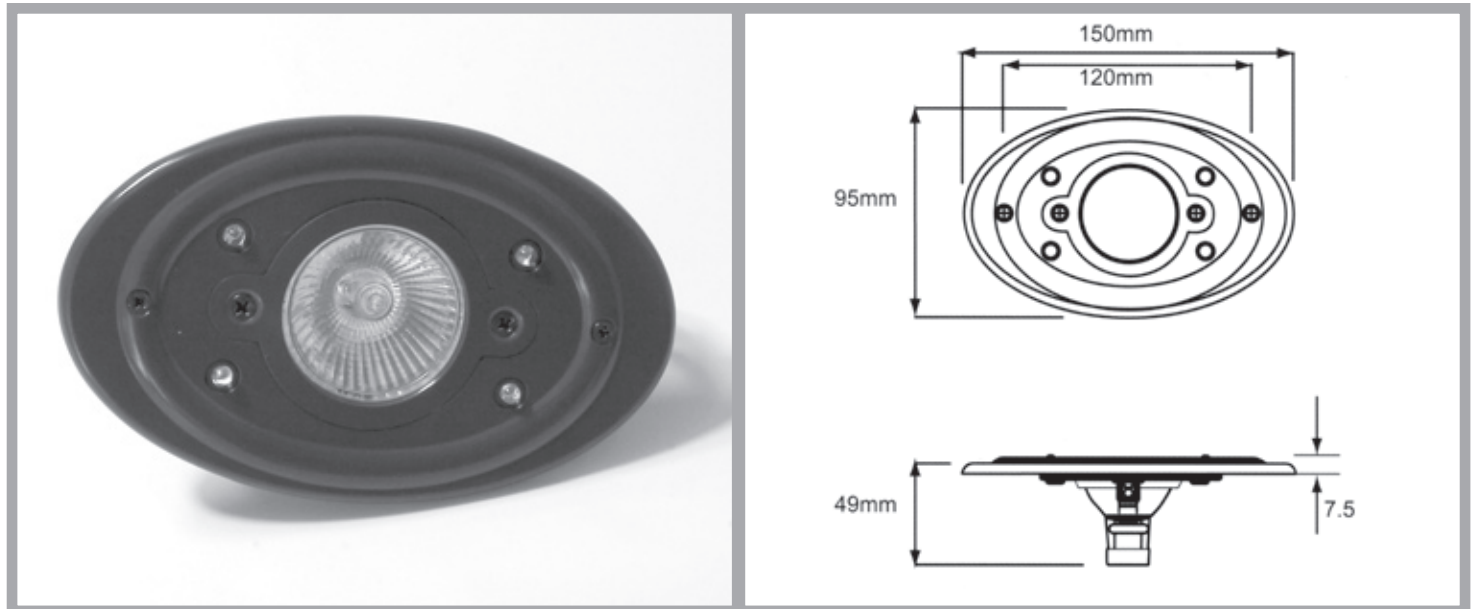

		Interior Light

Halogen Downlight with LED Nightlights

TECHNICAL DETAILS

Part. Nr.	Description	Watt	Hole Size	Colour
92-1000-12V	Halogen Downlight with 4 Blue LED Nightlights 12 Volt	20 Watt	85x58 mm	RAL 7016
92-1050-24V	Halogen Downlight with 4 Blue LED Nightlights 24 Volt	20 Watt	85x58 mm	RAL 7016

- 12v or 24v versions
- Ultra Low Profile
- Modern Design
- Four blue LED Nightlights
- Easy front access for bulb change
- Cast Aluminium construction
- Complete with fixing screws
- Optional single 1W Luxeon LED high output lamp