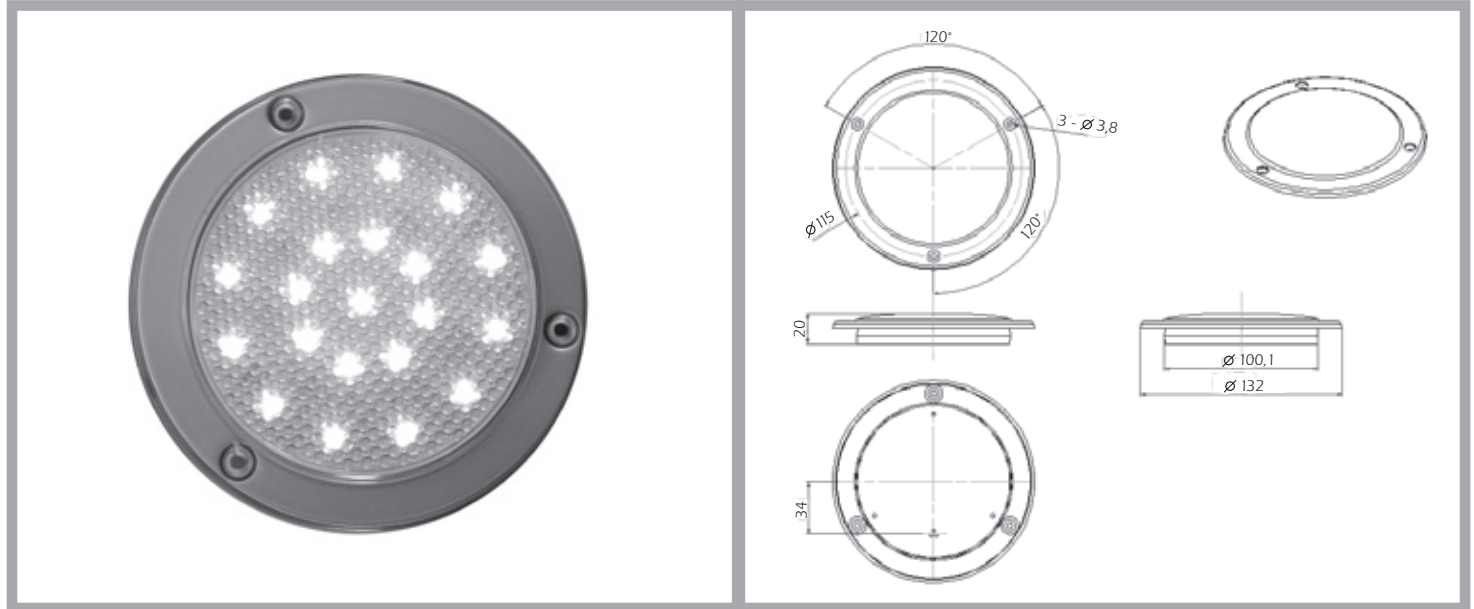

		Interior Light

LED Dome Light Build In Waterproof sealed to IP66

TECHNICAL DETAILS

Part. Nr.	Description	Voltage	Lights	Colour	Remarks
92-8000-12V	LED Build In Light Silver Grey 3 Wires (Without Switch)	12V	21 White 9 Blue	Silver Grey	21 White Leds 9 Blue Leds (Nightlight)
92-8100-24V	LED Build In Light Silver Grey 3 Wires (Without Switch)	24V	21 White 9 Blue	Silver Grey	21 White Leds 9 Blue Leds (Nightlight)