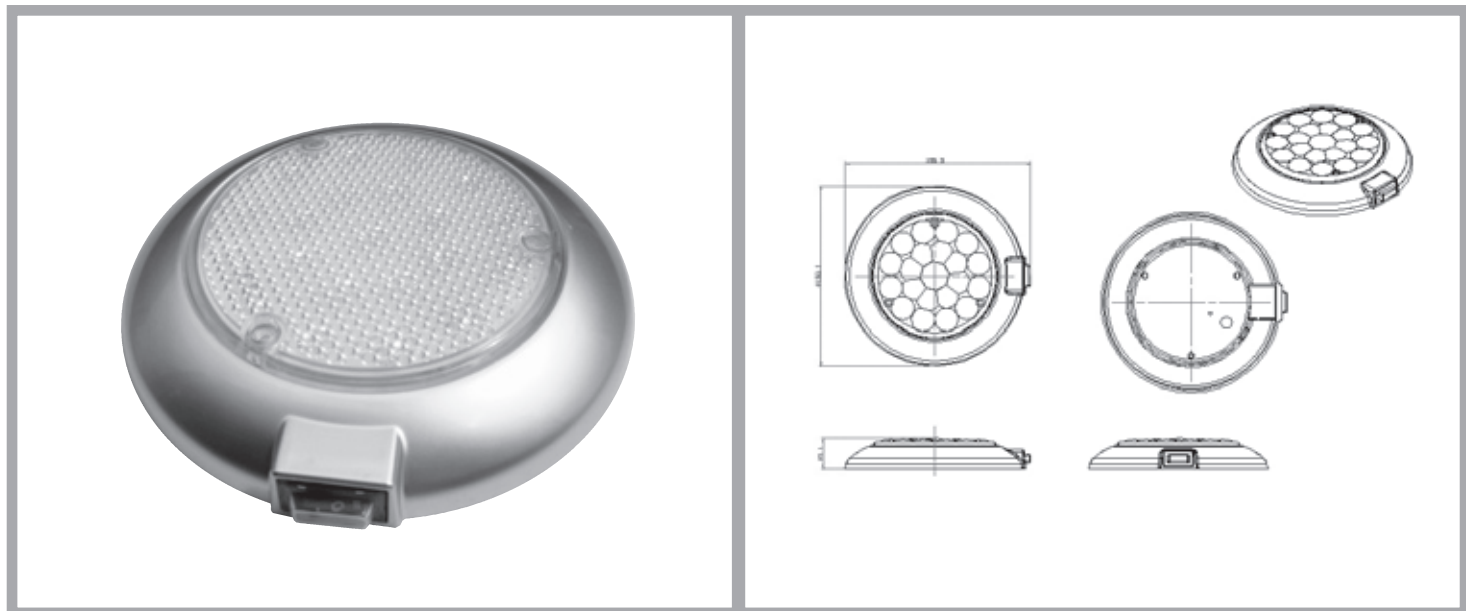

		Interior Light

LED Dome Light Waterproof sealed to IP66

TECHNICAL DETAILS

Part. Nr.	Description	Voltage	Lights	Coulour	Remarks
92-7000-12V	LED Light Silver Grey 3-Pos. Switch	12V	21 LEDS	Silver Grey	Pos.0 = off Pos.1 = 100% Pos.2 = 50%
92-7100-24V	LED Light Silver Grey 3-Pos. Switch	24V	21 LEDS	Silver Grey	Pos. 0 = off Pos.1 = 100% Pos.2 = 50%