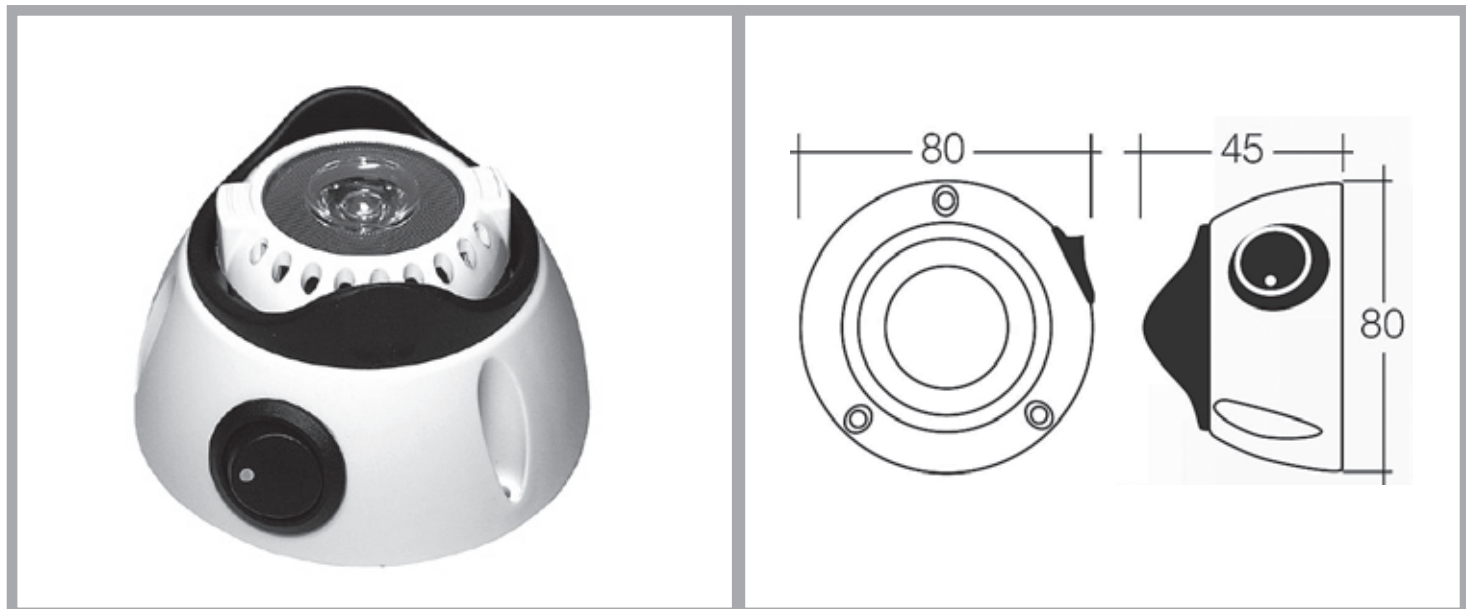

		<b>Interior Light</b>

## Interior Light

## TECHNICAL DETAILS

Part. Nr.	Description	Voltage	Lights	Coulour	Remarks
92-4500	LED Light White rotating with Switch	12V/24V	1 Watt Power LED	White	1300 LUX -50cm 350 LUX -100cm 150 LUX - 150cm
92-4600	LED Light Satin Grey rotating with Switch	12V/24V	1 Watt Power LED	Satin Grey	1300 LUX -50cm 350 LUX -100cm 150 LUX - 150cm